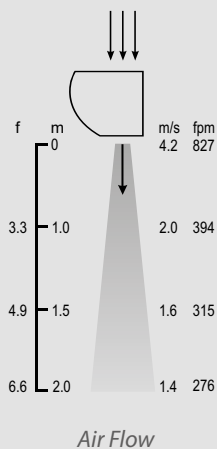

SERIES	AC100
AVAILABLE OPTIONS	Electric Heated
MODELS	31E5
AVAILABLE VOLTAGES	208V/1

OVERVIEW

Series 100 – compact stylish unit for use in smaller applications. A lower velocity unit with a 5 kW heater designed with built-in controls for ease of installation and operation. Ideal as a unit space heater or air curtain over a drive through window.

Electric Heated

GENERAL CHARACTERISTICS		
MODEL		31E5
Voltage	V/PH/Hz	208/1/60
Heat Output	kBTU/h kW	15.4 4.5
Air Volume	cfm m ³ /h	295 500
Max. Door Height	ft m	7.2 2.2
Temperature rise	°F °C	50.4 28
Length	ft mm	2.6 785
Dimensions (L x W x H)	in mm	30.9 x 7.5 x 8.9 800 x 195 x 235
Weight	lb kg	23 10.5
Motor Input	hp W	0.07 48
Sound Level at 5 m (distance)	dB(A)	45
Max. Current unit	A	22.9